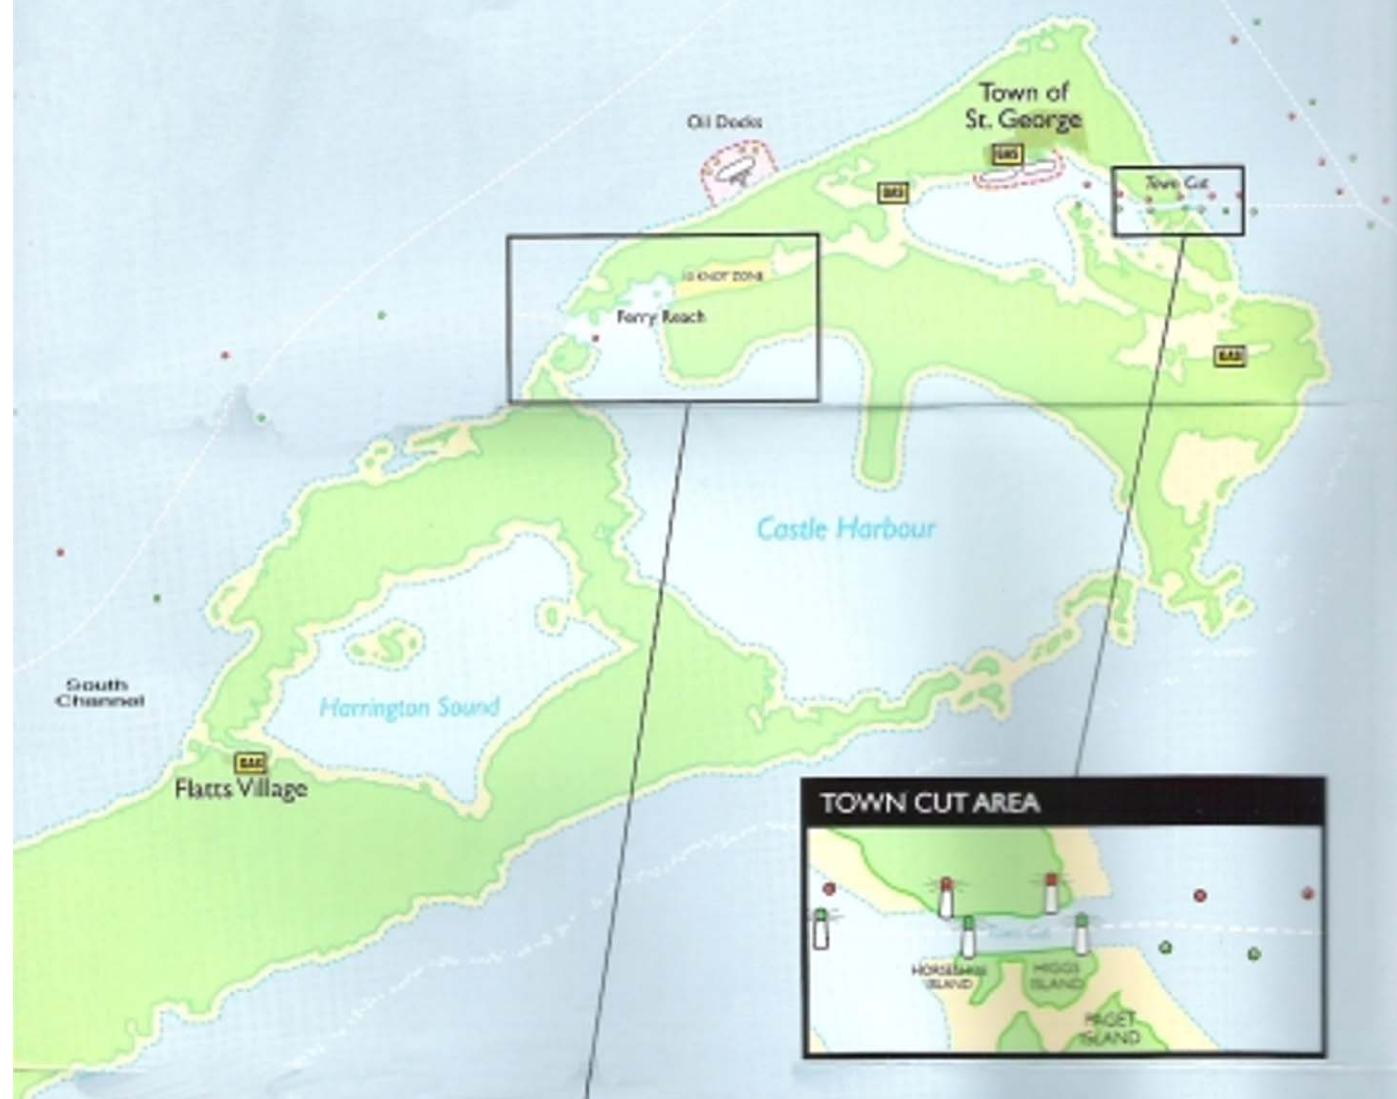

# BERMUDA Marine Speed Limit Areas

Not to be used for navigation purposes

The Narrows

KEY TO MAP	
	Marine Gas Station
	In Shore
	Off Shore
	Security Zone
	5 Knot Speed Limit
	10 Knot Speed Limit
	Channel Markers